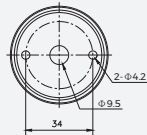

Ceiling-mounted profiles Specification

AS-NNR40VCC-XX-2

【Features】

- **Material:** aluminum;
- **Operating environment:** indoor;
- **Installation:** screw flat mounting;
- **Warranty:** 6 years.

【Mechanical Parameter】

AS-NNR40VCC-XX-2

【Specification information】

Describe	Accessories Picture	Order model	Quantity/ case (PCS)	Net weight (kg)	Per box net weight (kg)	Gross weight (kg)	Packages (mm)	Range of applications
NNR40 Ceiling mounting accessory		AS-NNR40VCC- XX-2	36	0.16	5.76	8.2	410*410*260	suit to:NNR40