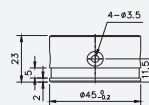

Ceiling-mounted profiles Specification

AS-NNR40VCC-XX-2

【Features】

- **Material:** aluminum;
- **Operating environment:** indoor;
- **Installation:** screw flat mounting;
- **Warranty:** 6 years.

【Mechanical Parameter】

AS-NNR40VCC-XX-2

【Specification information】

Describe	Accessories Picture	Order model	Quantity/ case (PCS)	Net weight (kg)	Per box net weight (kg)	Gross weight (kg)	Packages (mm)	Range of applications
NNR40 Ceiling mounting accessory		AS-NNR40VCC- XX-2	36	0.16	5.76	8.2	410*410*260	suit to:NNR40