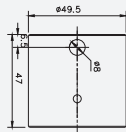

AS-NNR40VCC-XX-2

【Specification information】

Describe	Accessories Picture	Order model	Quantity/ case (PCS)	Net weight (kg)	Per box net weight (kg)	Gross weight (kg)	Packages (mm)	Range of applications
NNR40 Ceiling mounting accessory		AS-NNR40VCC- XX-2	36	0.16	5.76	8.2	410*410*260	suit to:NNR40